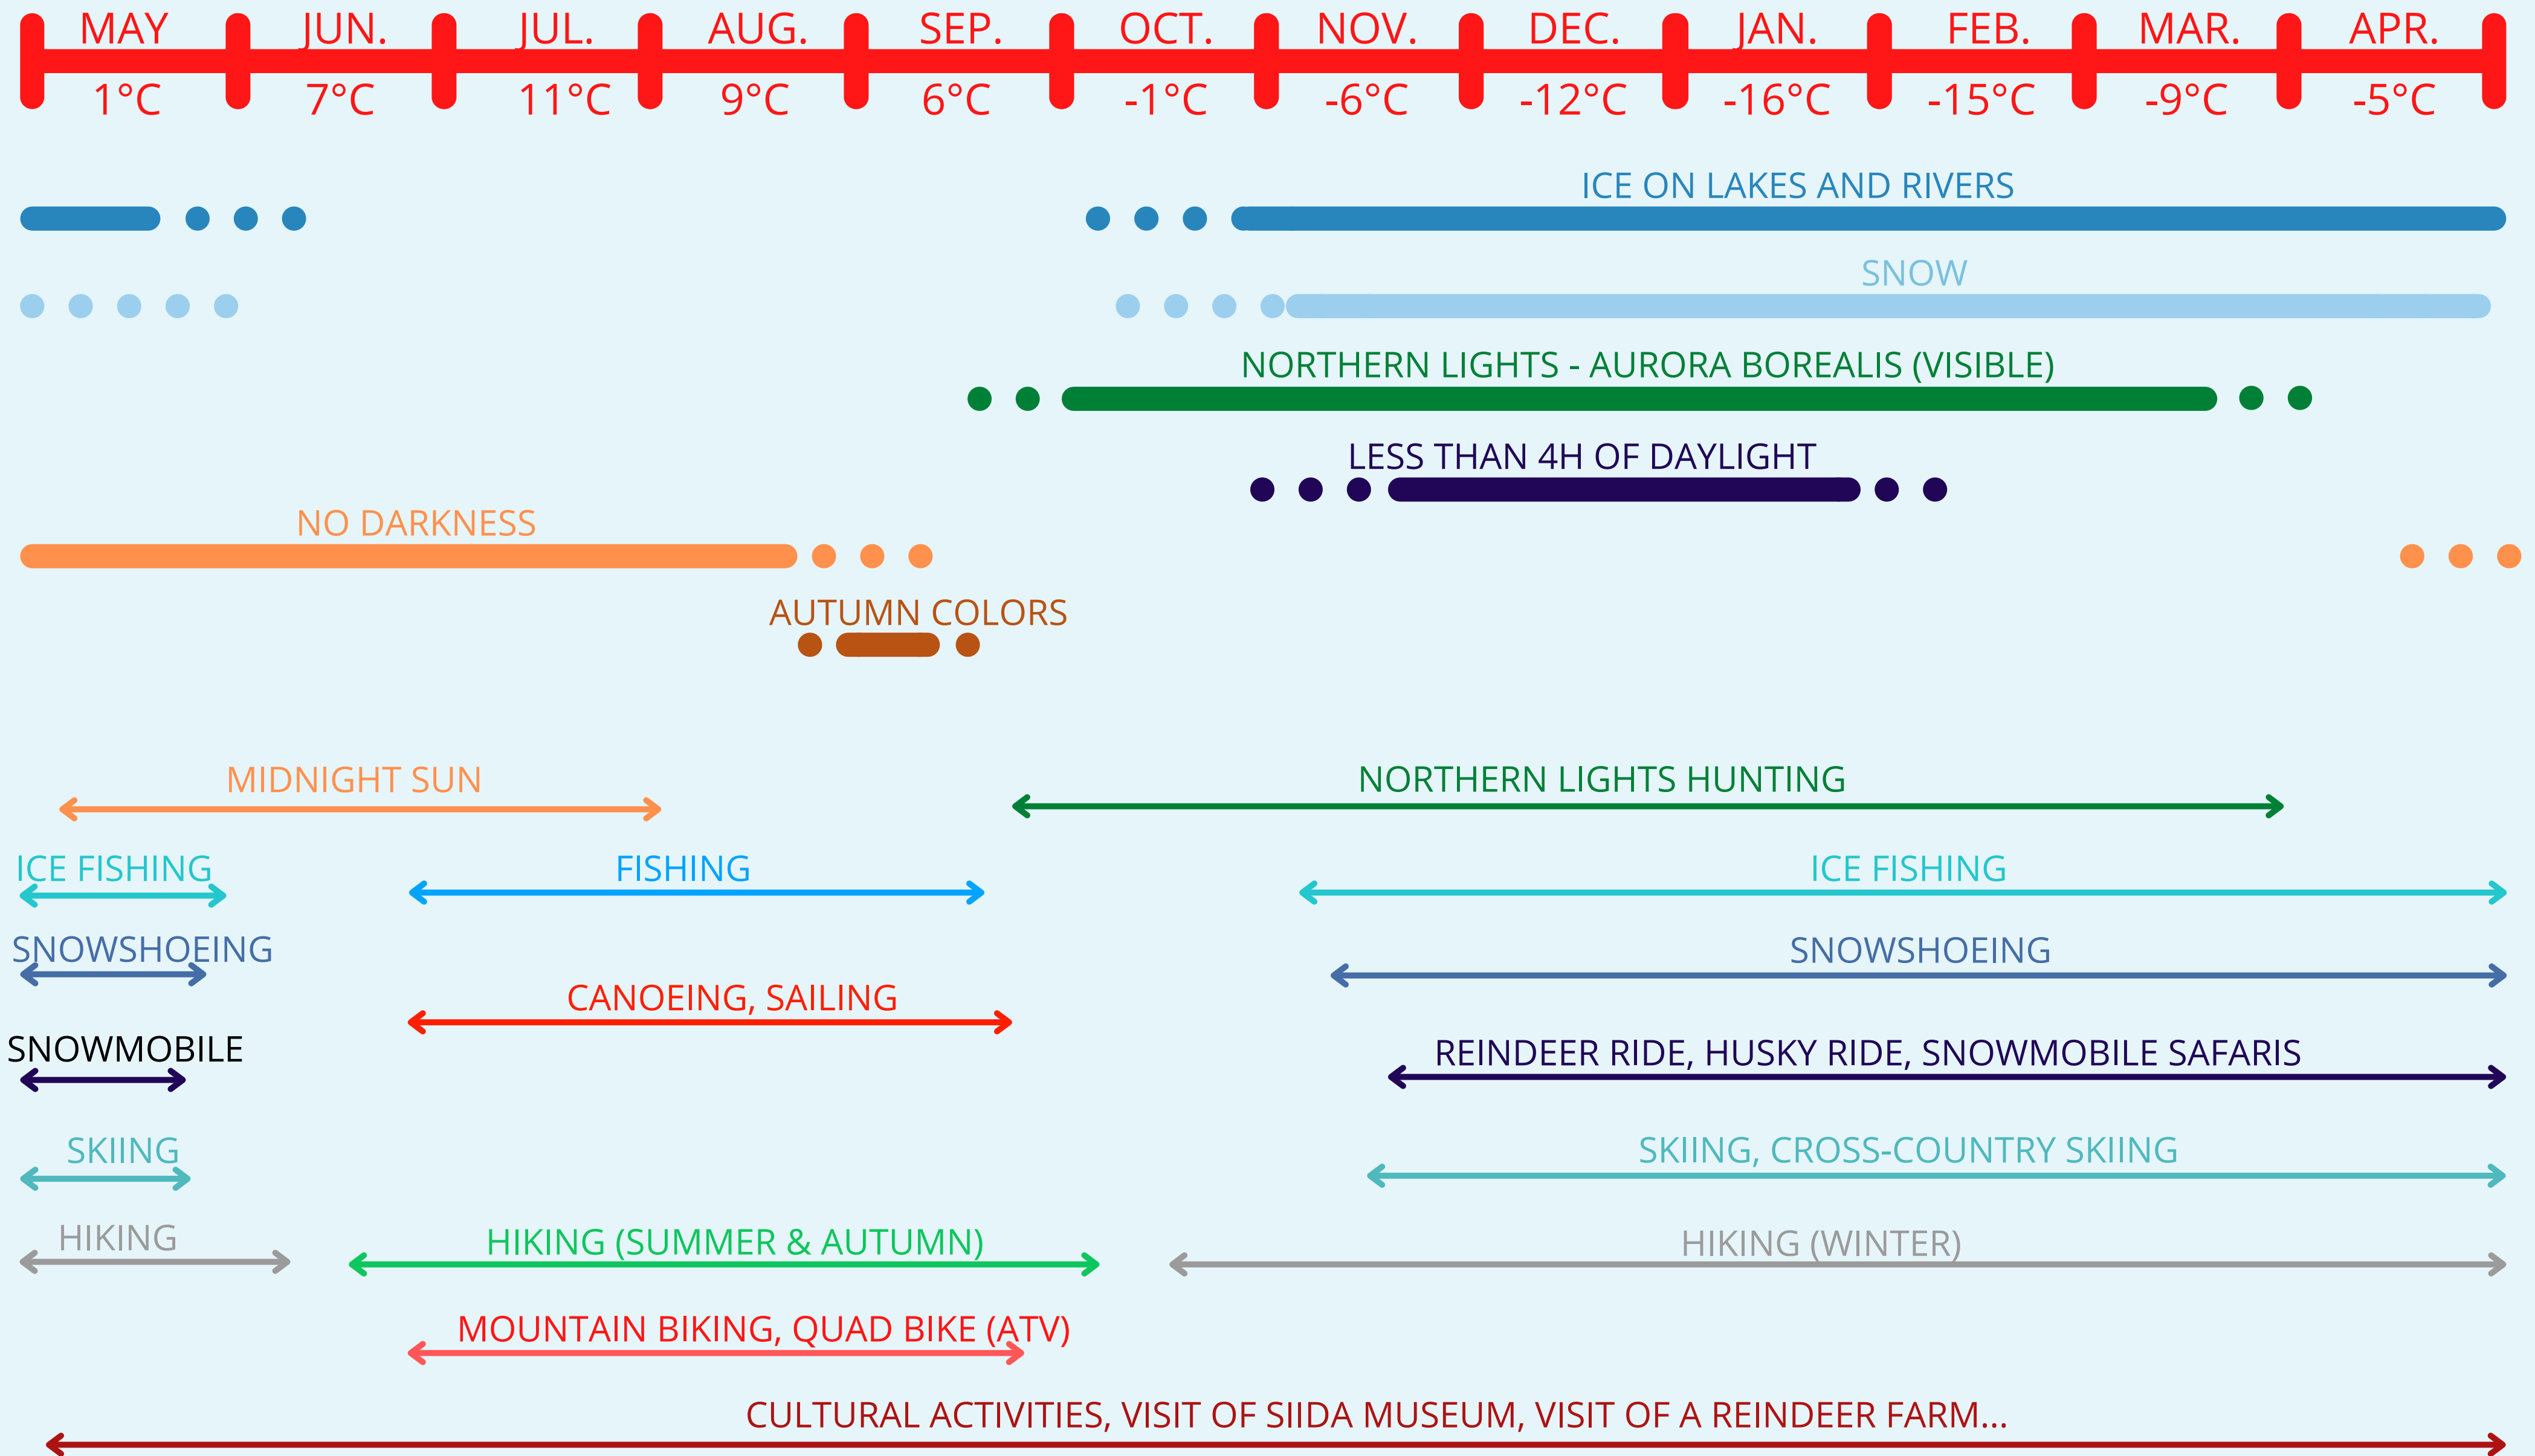

# CONDITIONS & ACTIVITIES IN ROVANIEMI REGION

The graphics present you the weather conditions and activities possible, depending on the period of your stay.

# CONDITIONS & ACTIVITIES IN LEVI - YLLÄS REGION

The graphics present you the weather conditions and activities possible, depending on the period of your stay.

# CONDITIONS & ACTIVITIES IN INARI - IVALO - SAARISELKÄ REGION

The graphics present you the weather conditions and activities possible, depending on the period of your stay.

# CONDITIONS & ACTIVITIES IN KIRUNA REGION

The graphics present you the weather conditions and activities possible, depending on the period of your stay.