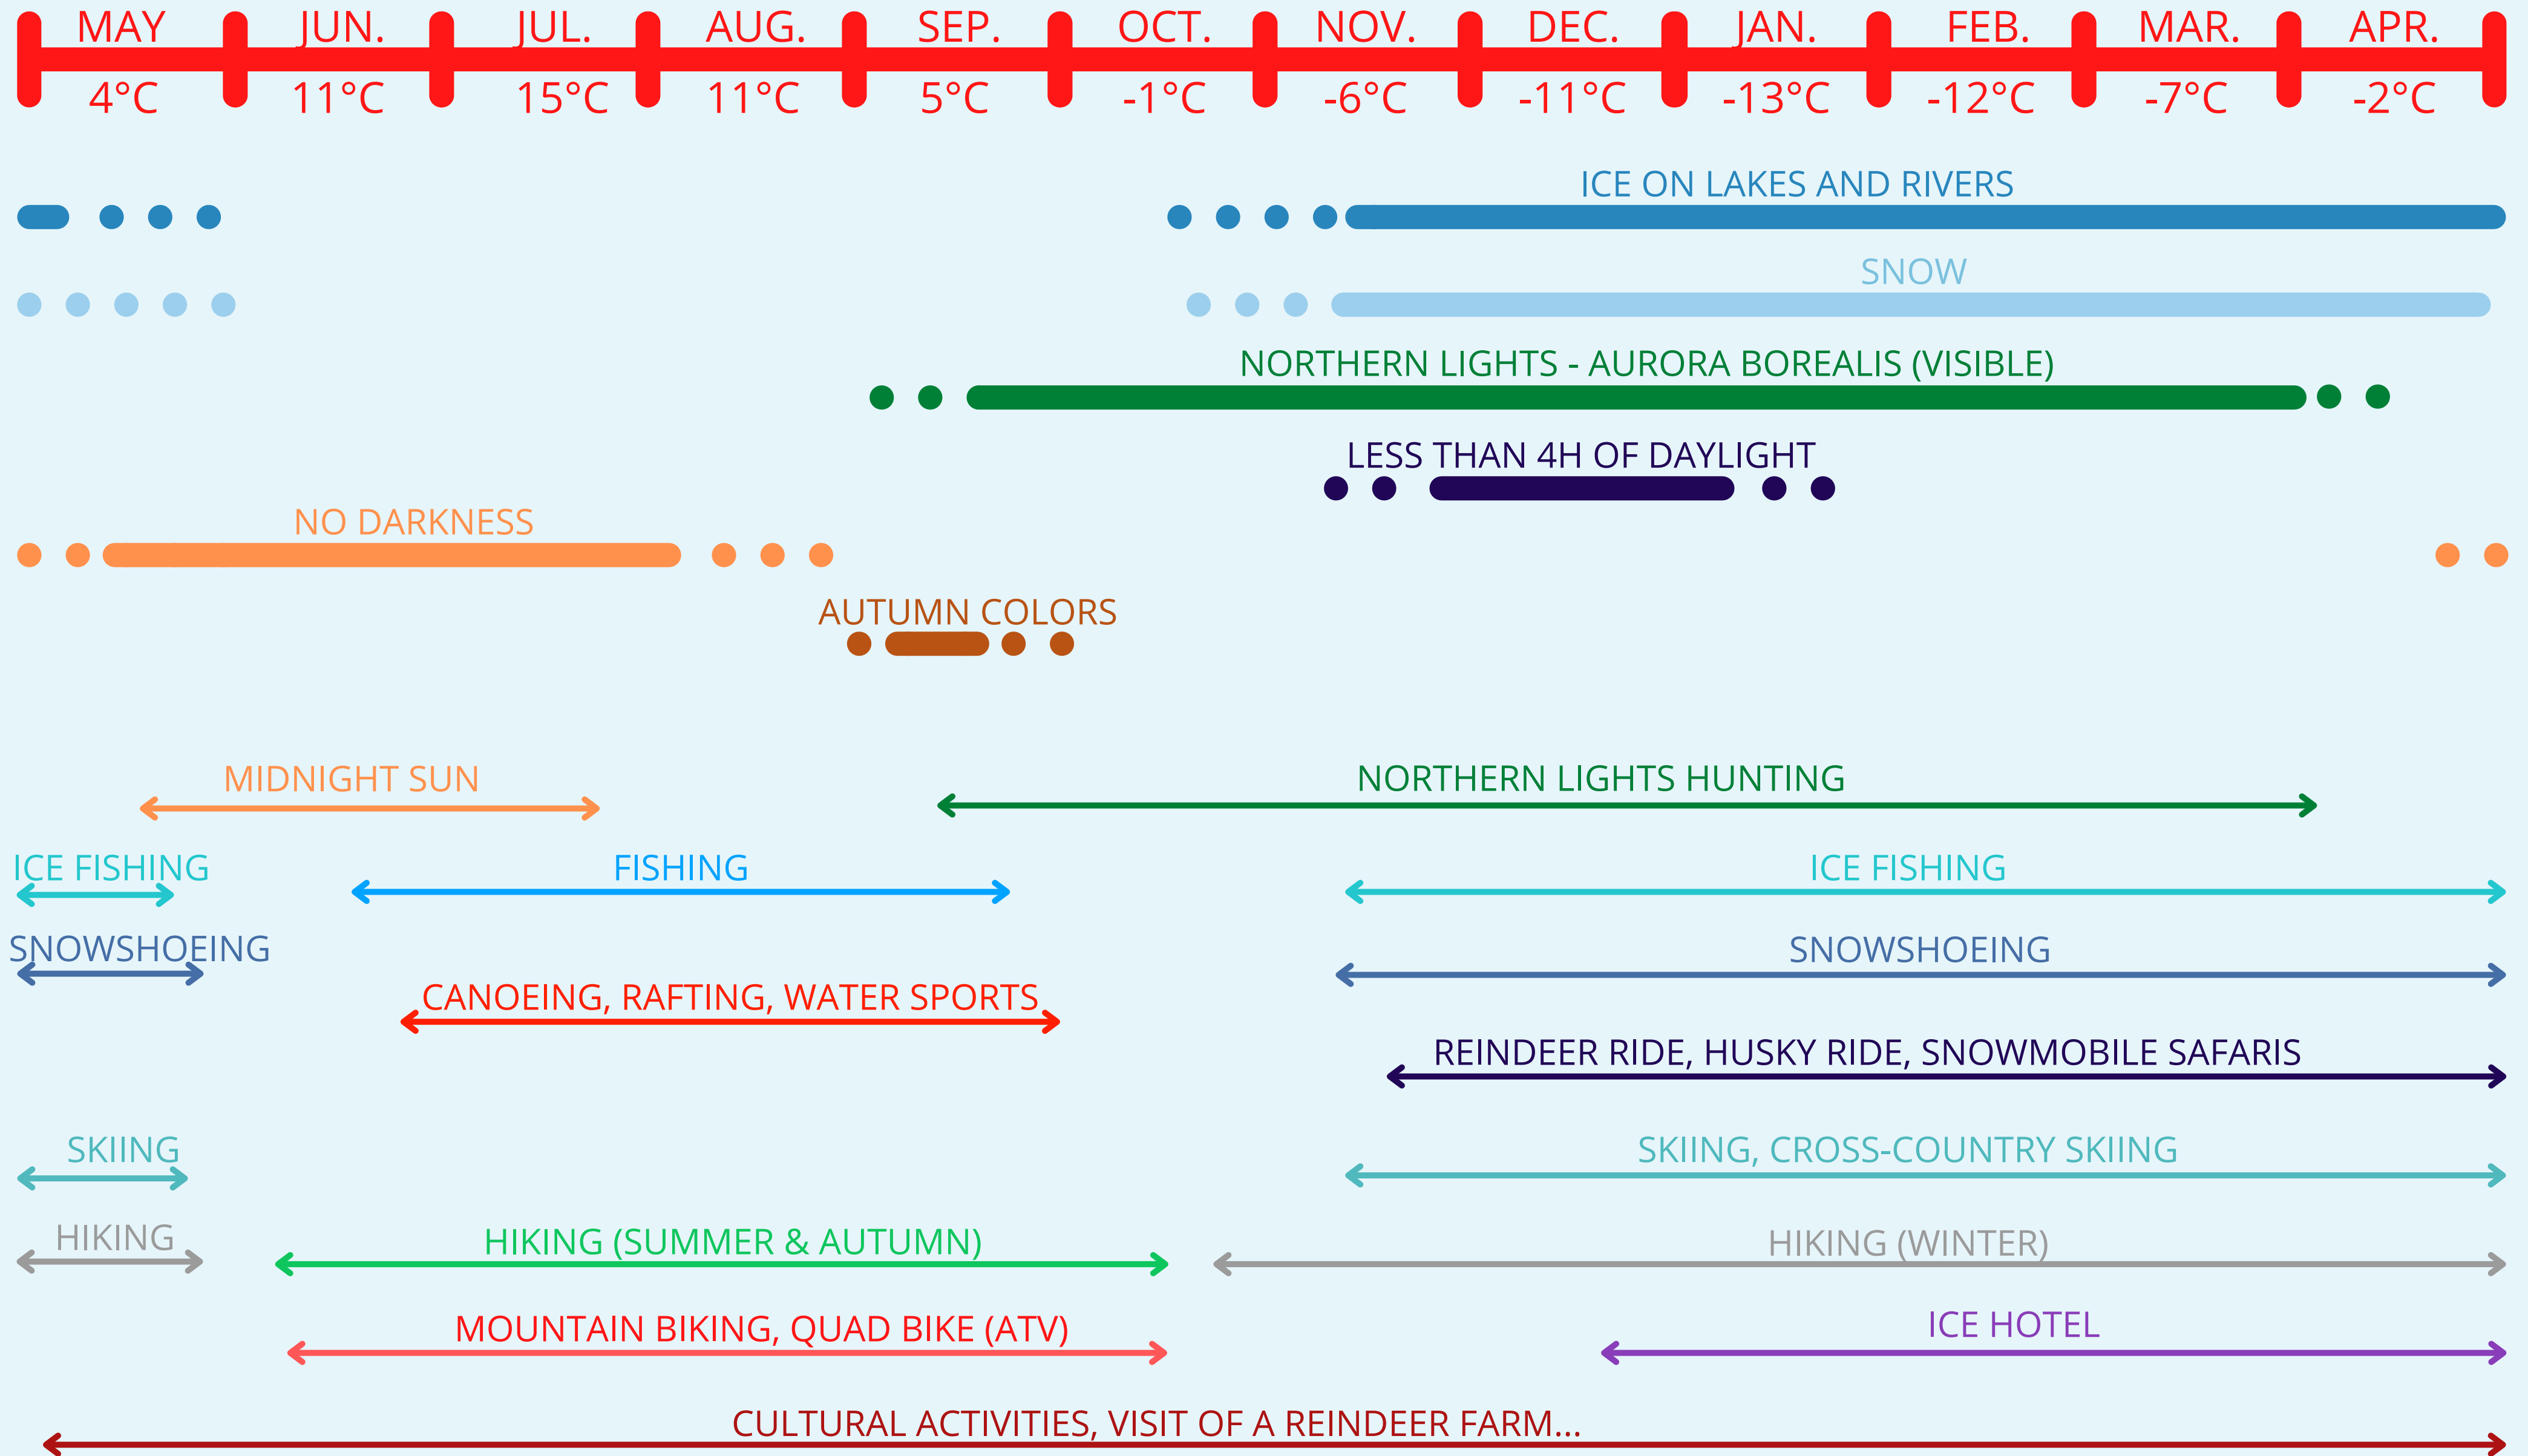

# CONDITIONS & ACTIVITIES IN ROVANIEMI REGION

The graphics present you the weather conditions and activities possible, depending on the period of your stay.

# CONDITIONS & ACTIVITIES IN LEVI - YLLÄS REGION

The graphics present you the weather conditions and activities possible, depending on the period of your stay.

# CONDITIONS & ACTIVITIES IN INARI - IVALO - SAARISELKÄ REGION

The graphics present you the weather conditions and activities possible, depending on the period of your stay.

# CONDITIONS & ACTIVITIES IN KIRUNA REGION

The graphics present you the weather conditions and activities possible, depending on the period of your stay.