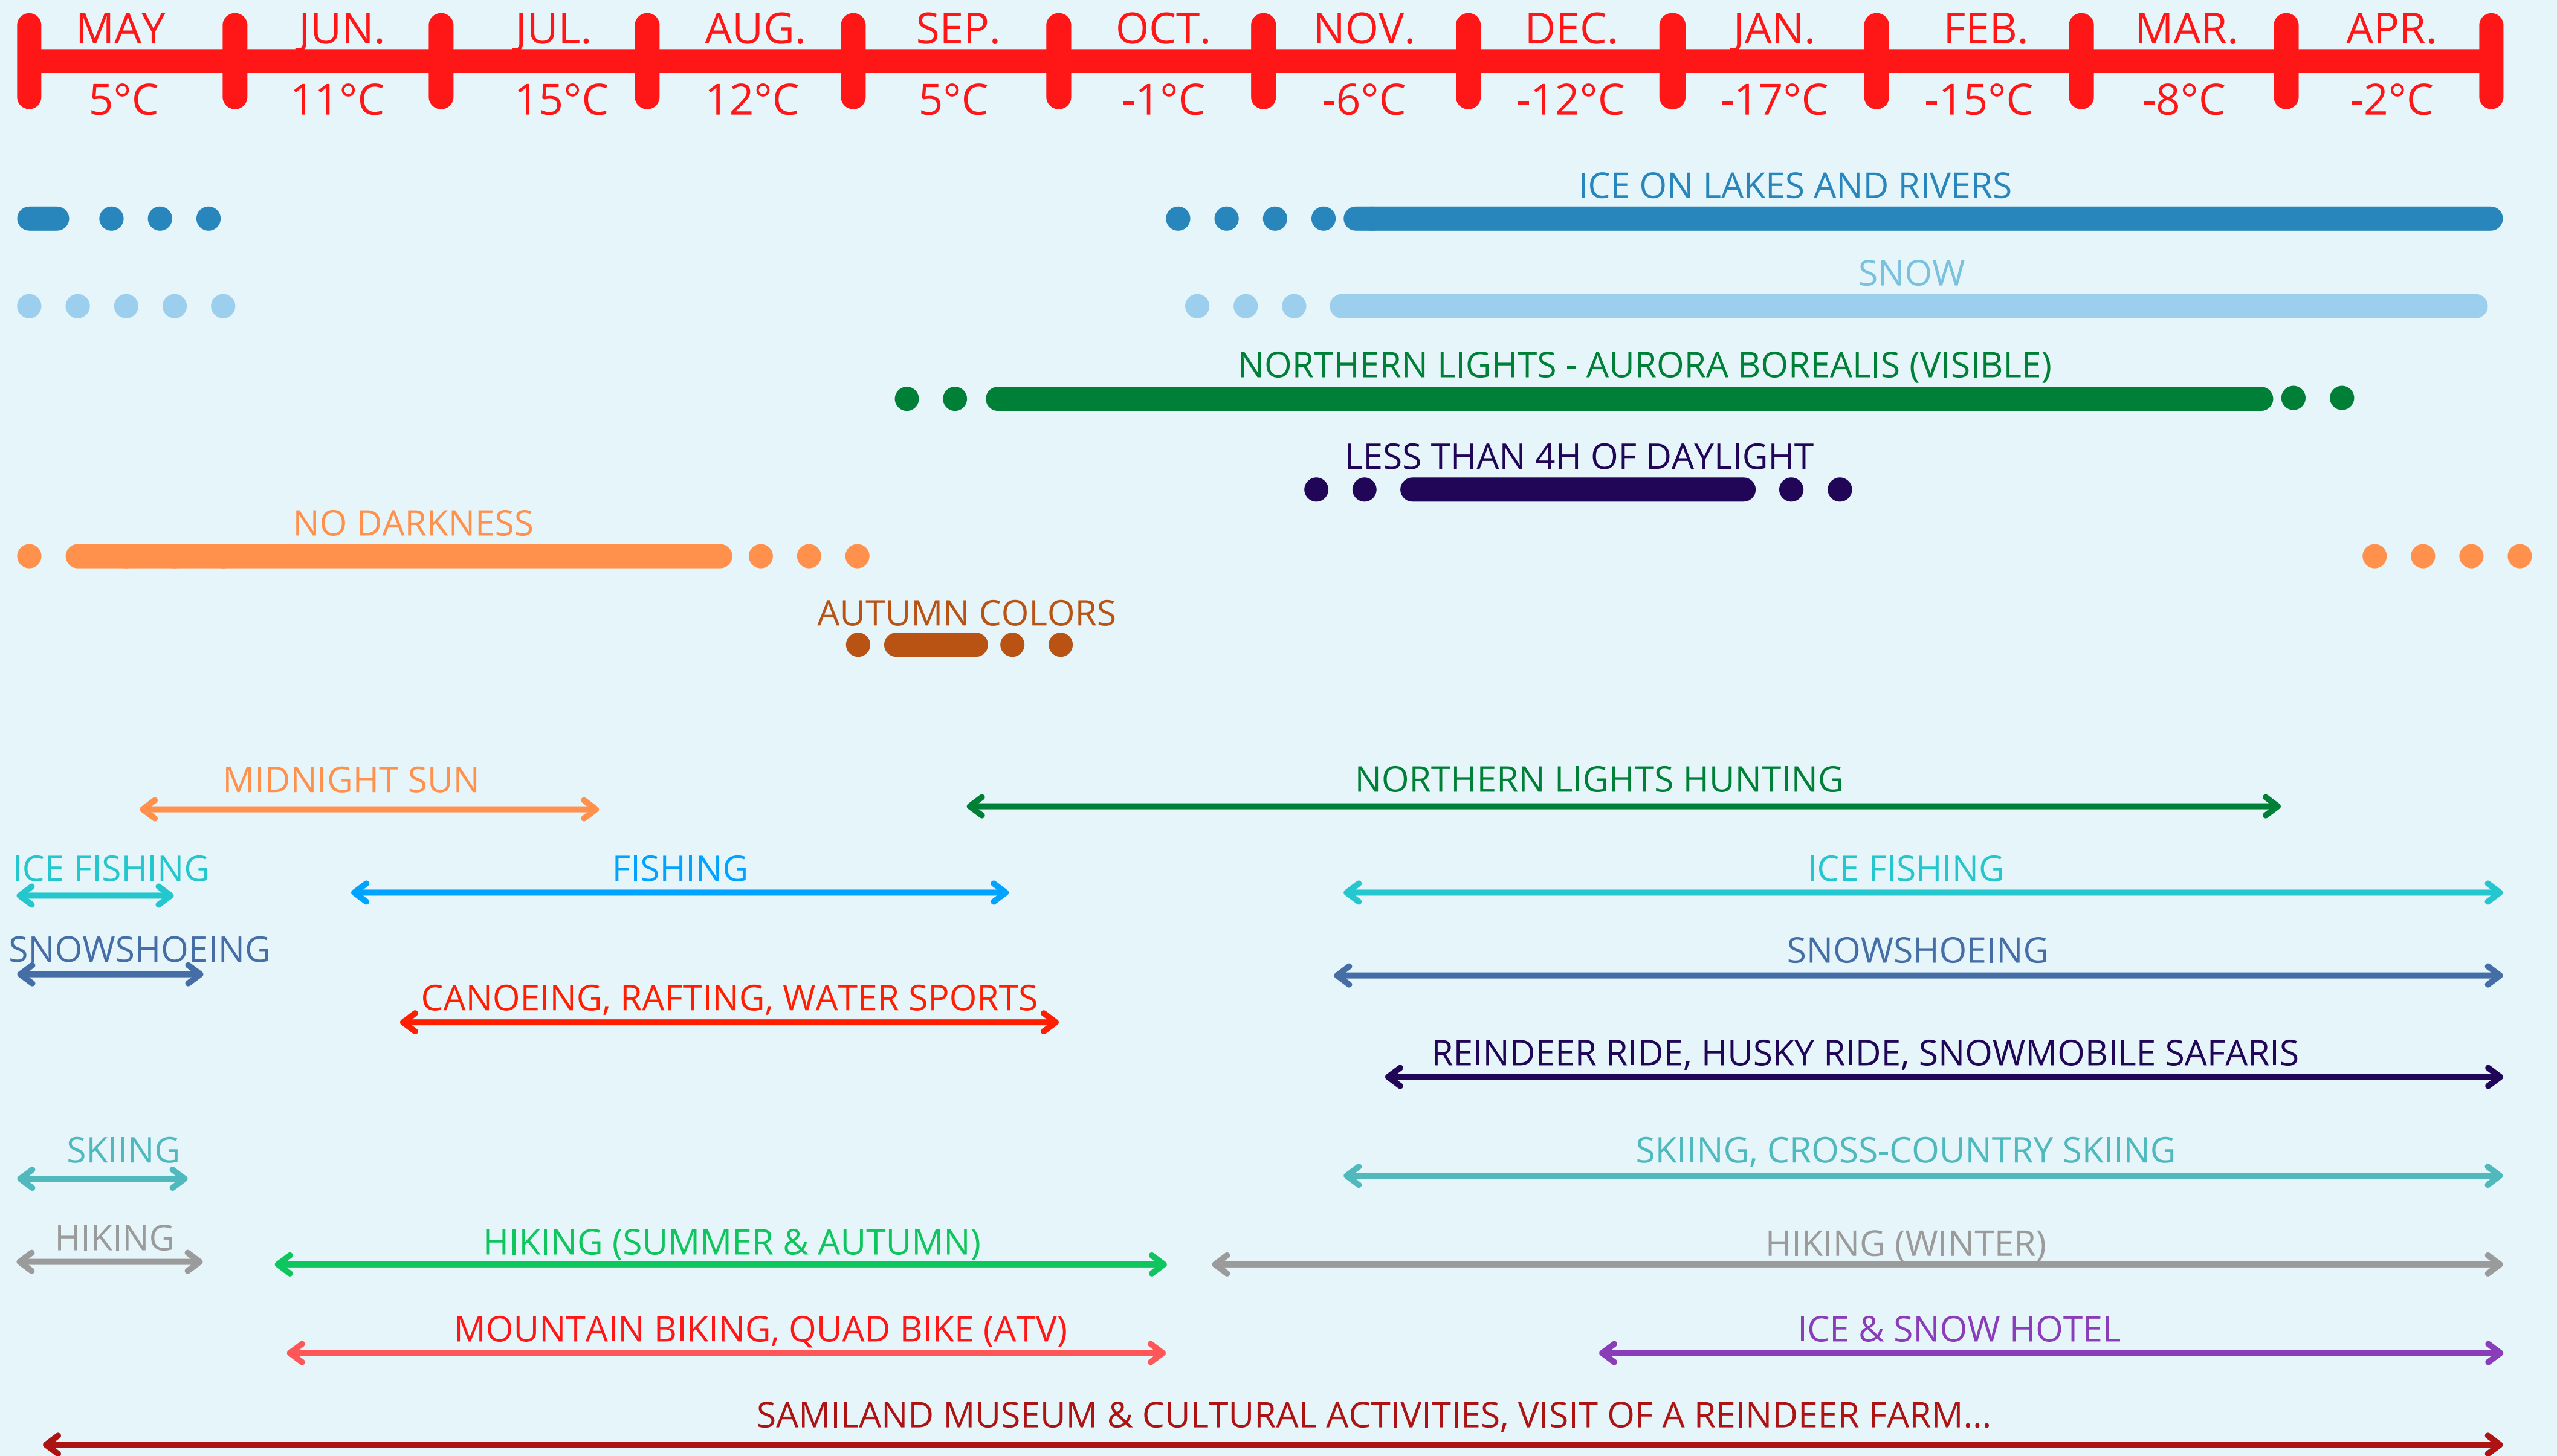

# CONDITIONS & ACTIVITIES IN ROVANIEMI REGION

The graphics present you the weather conditions and activities possible, depending on the period of your stay.

# CONDITIONS & ACTIVITIES IN LEVI - YLLÄS REGION

The graphics present you the weather conditions and activities possible, depending on the period of your stay.

# CONDITIONS & ACTIVITIES IN INARI - IVALO - SAARISELKÄ REGION

The graphics present you the weather conditions and activities possible, depending on the period of your stay.

# CONDITIONS & ACTIVITIES IN KIRUNA REGION

The graphics present you the weather conditions and activities possible, depending on the period of your stay.