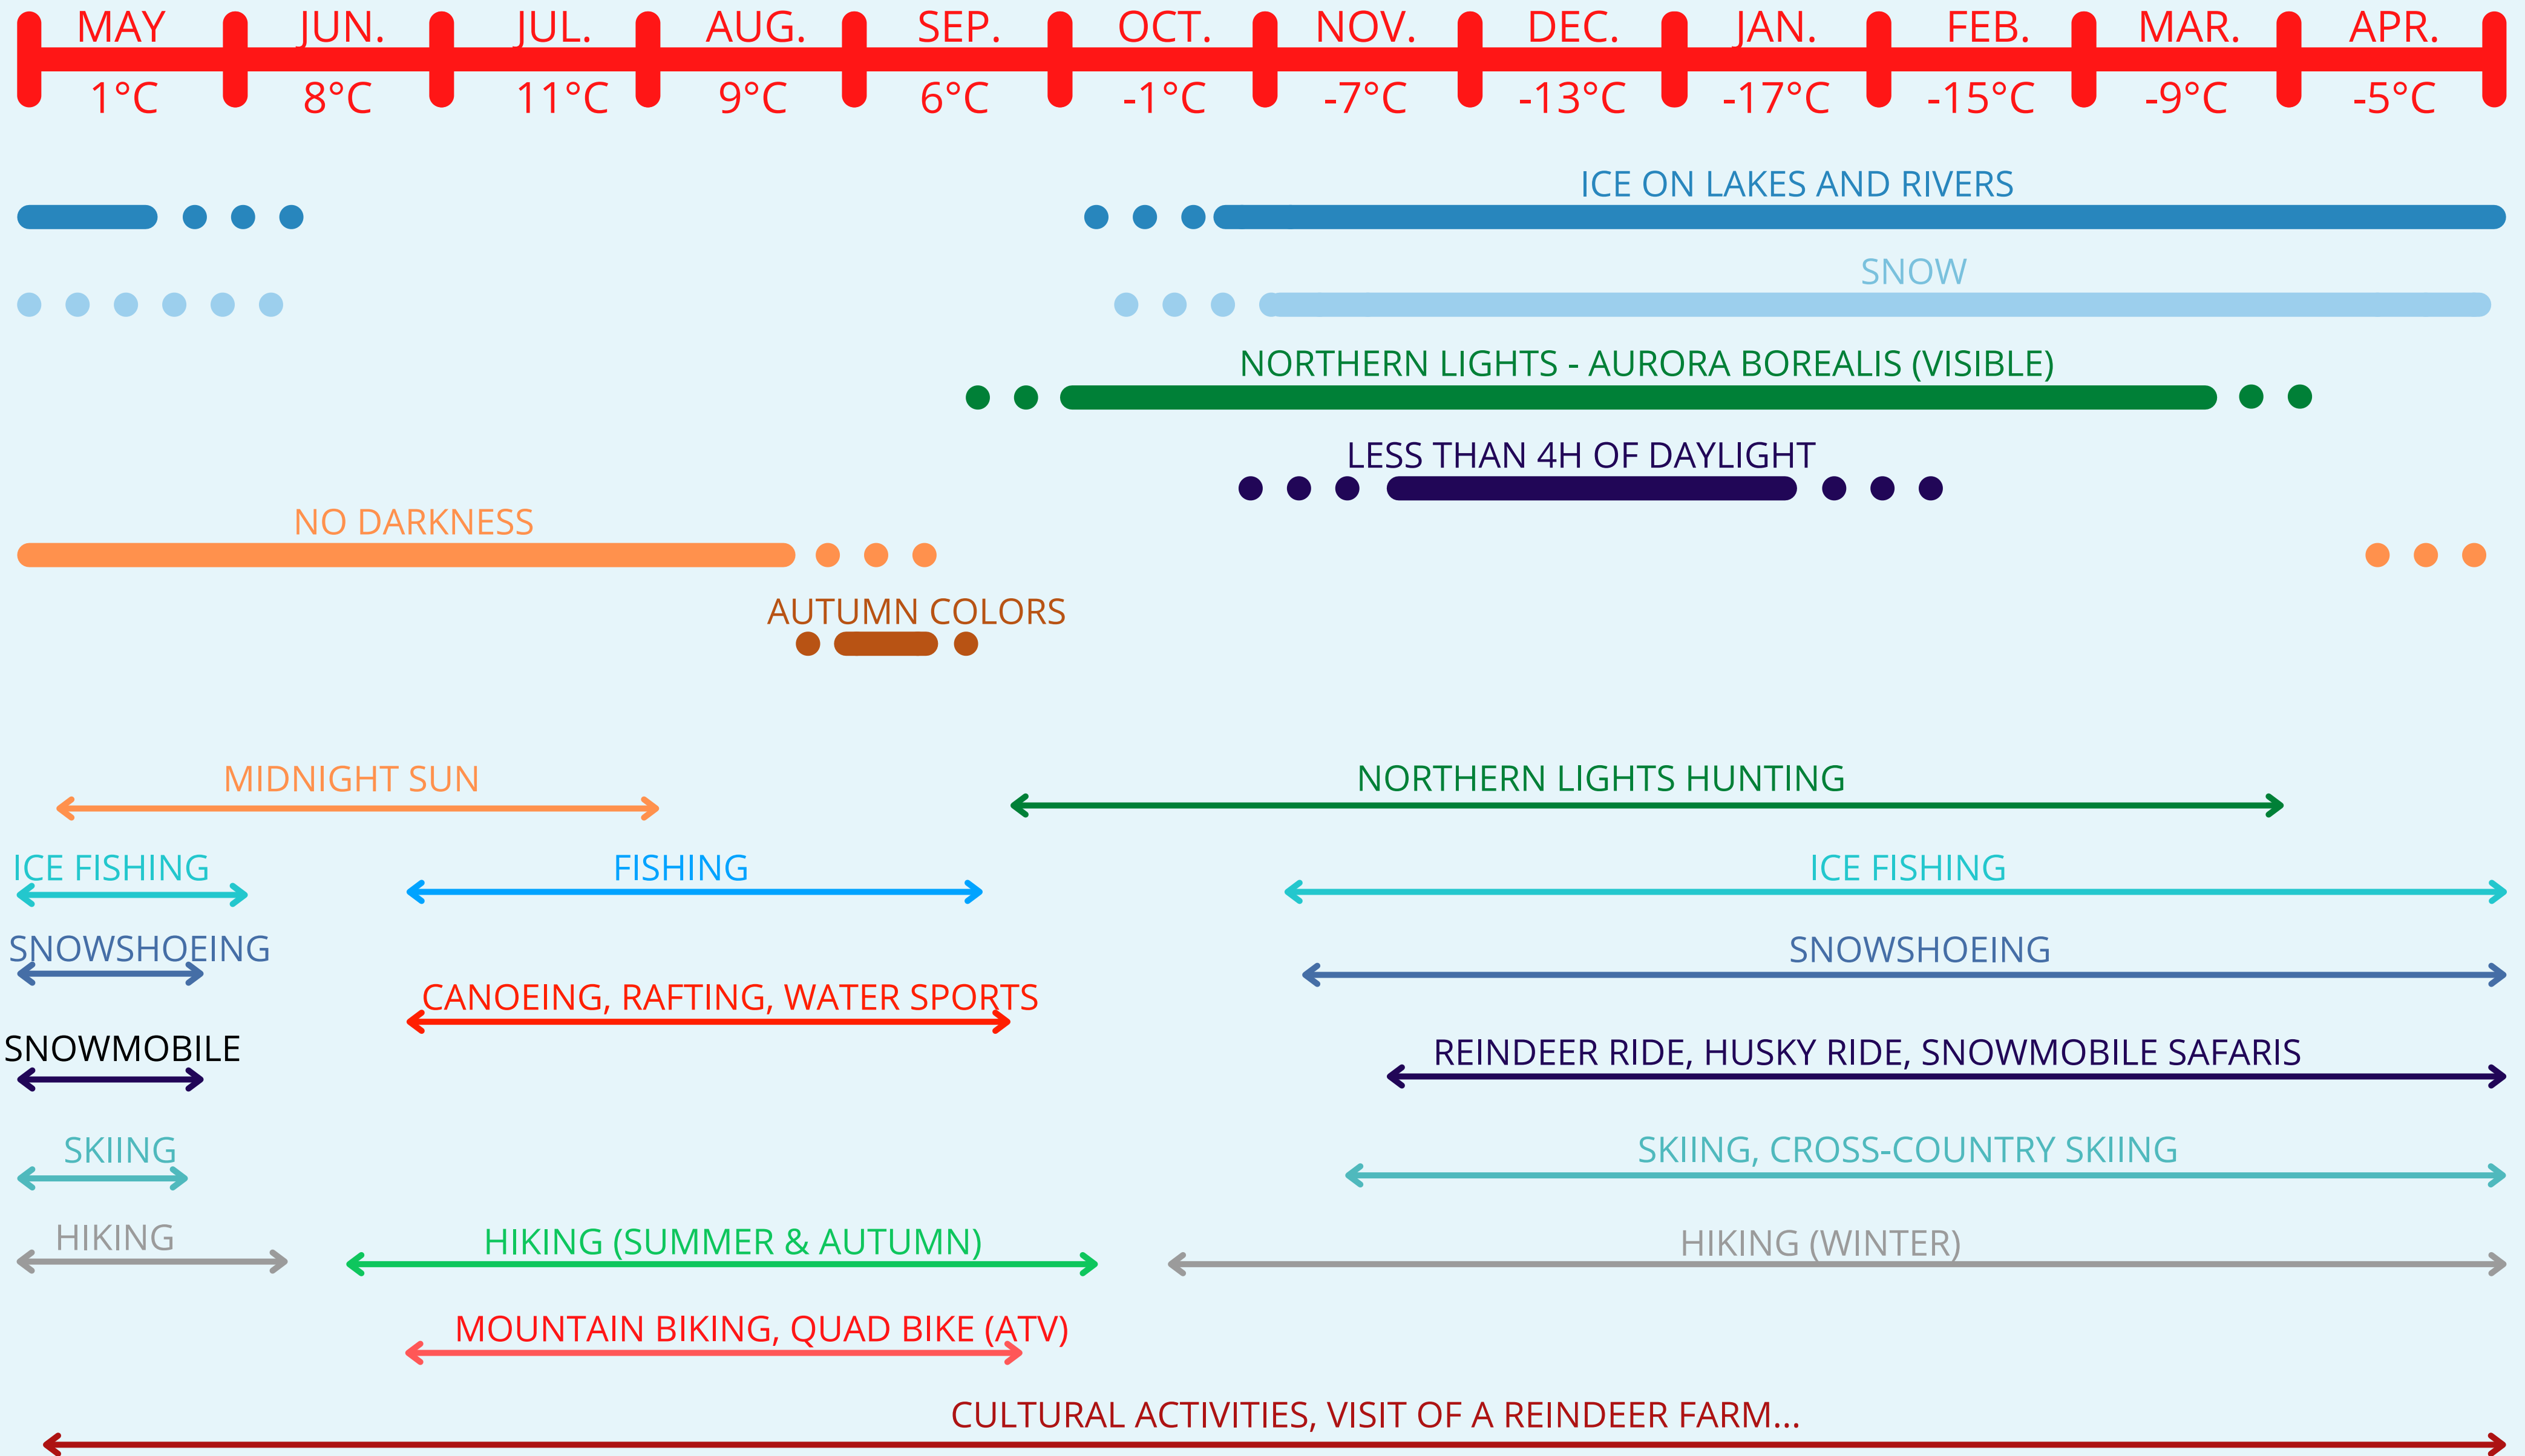

# CONDITIONS & ACTIVITIES IN LEVI - YLLÄS REGION

The graphics present you the weather conditions and activities possible, depending on the period of your stay.

# CONDITIONS & ACTIVITIES IN INARI - IVALO - SAARISELKÄ REGION

The graphics present you the weather conditions and activities possible, depending on the period of your stay.

# CONDITIONS & ACTIVITIES IN KIRUNA REGION

The graphics present you the weather conditions and activities possible, depending on the period of your stay.

# CONDITIONS & ACTIVITIES IN KILPISJÄRVI REGION

The graphics present you the weather conditions and activities possible, depending on the period of your stay.