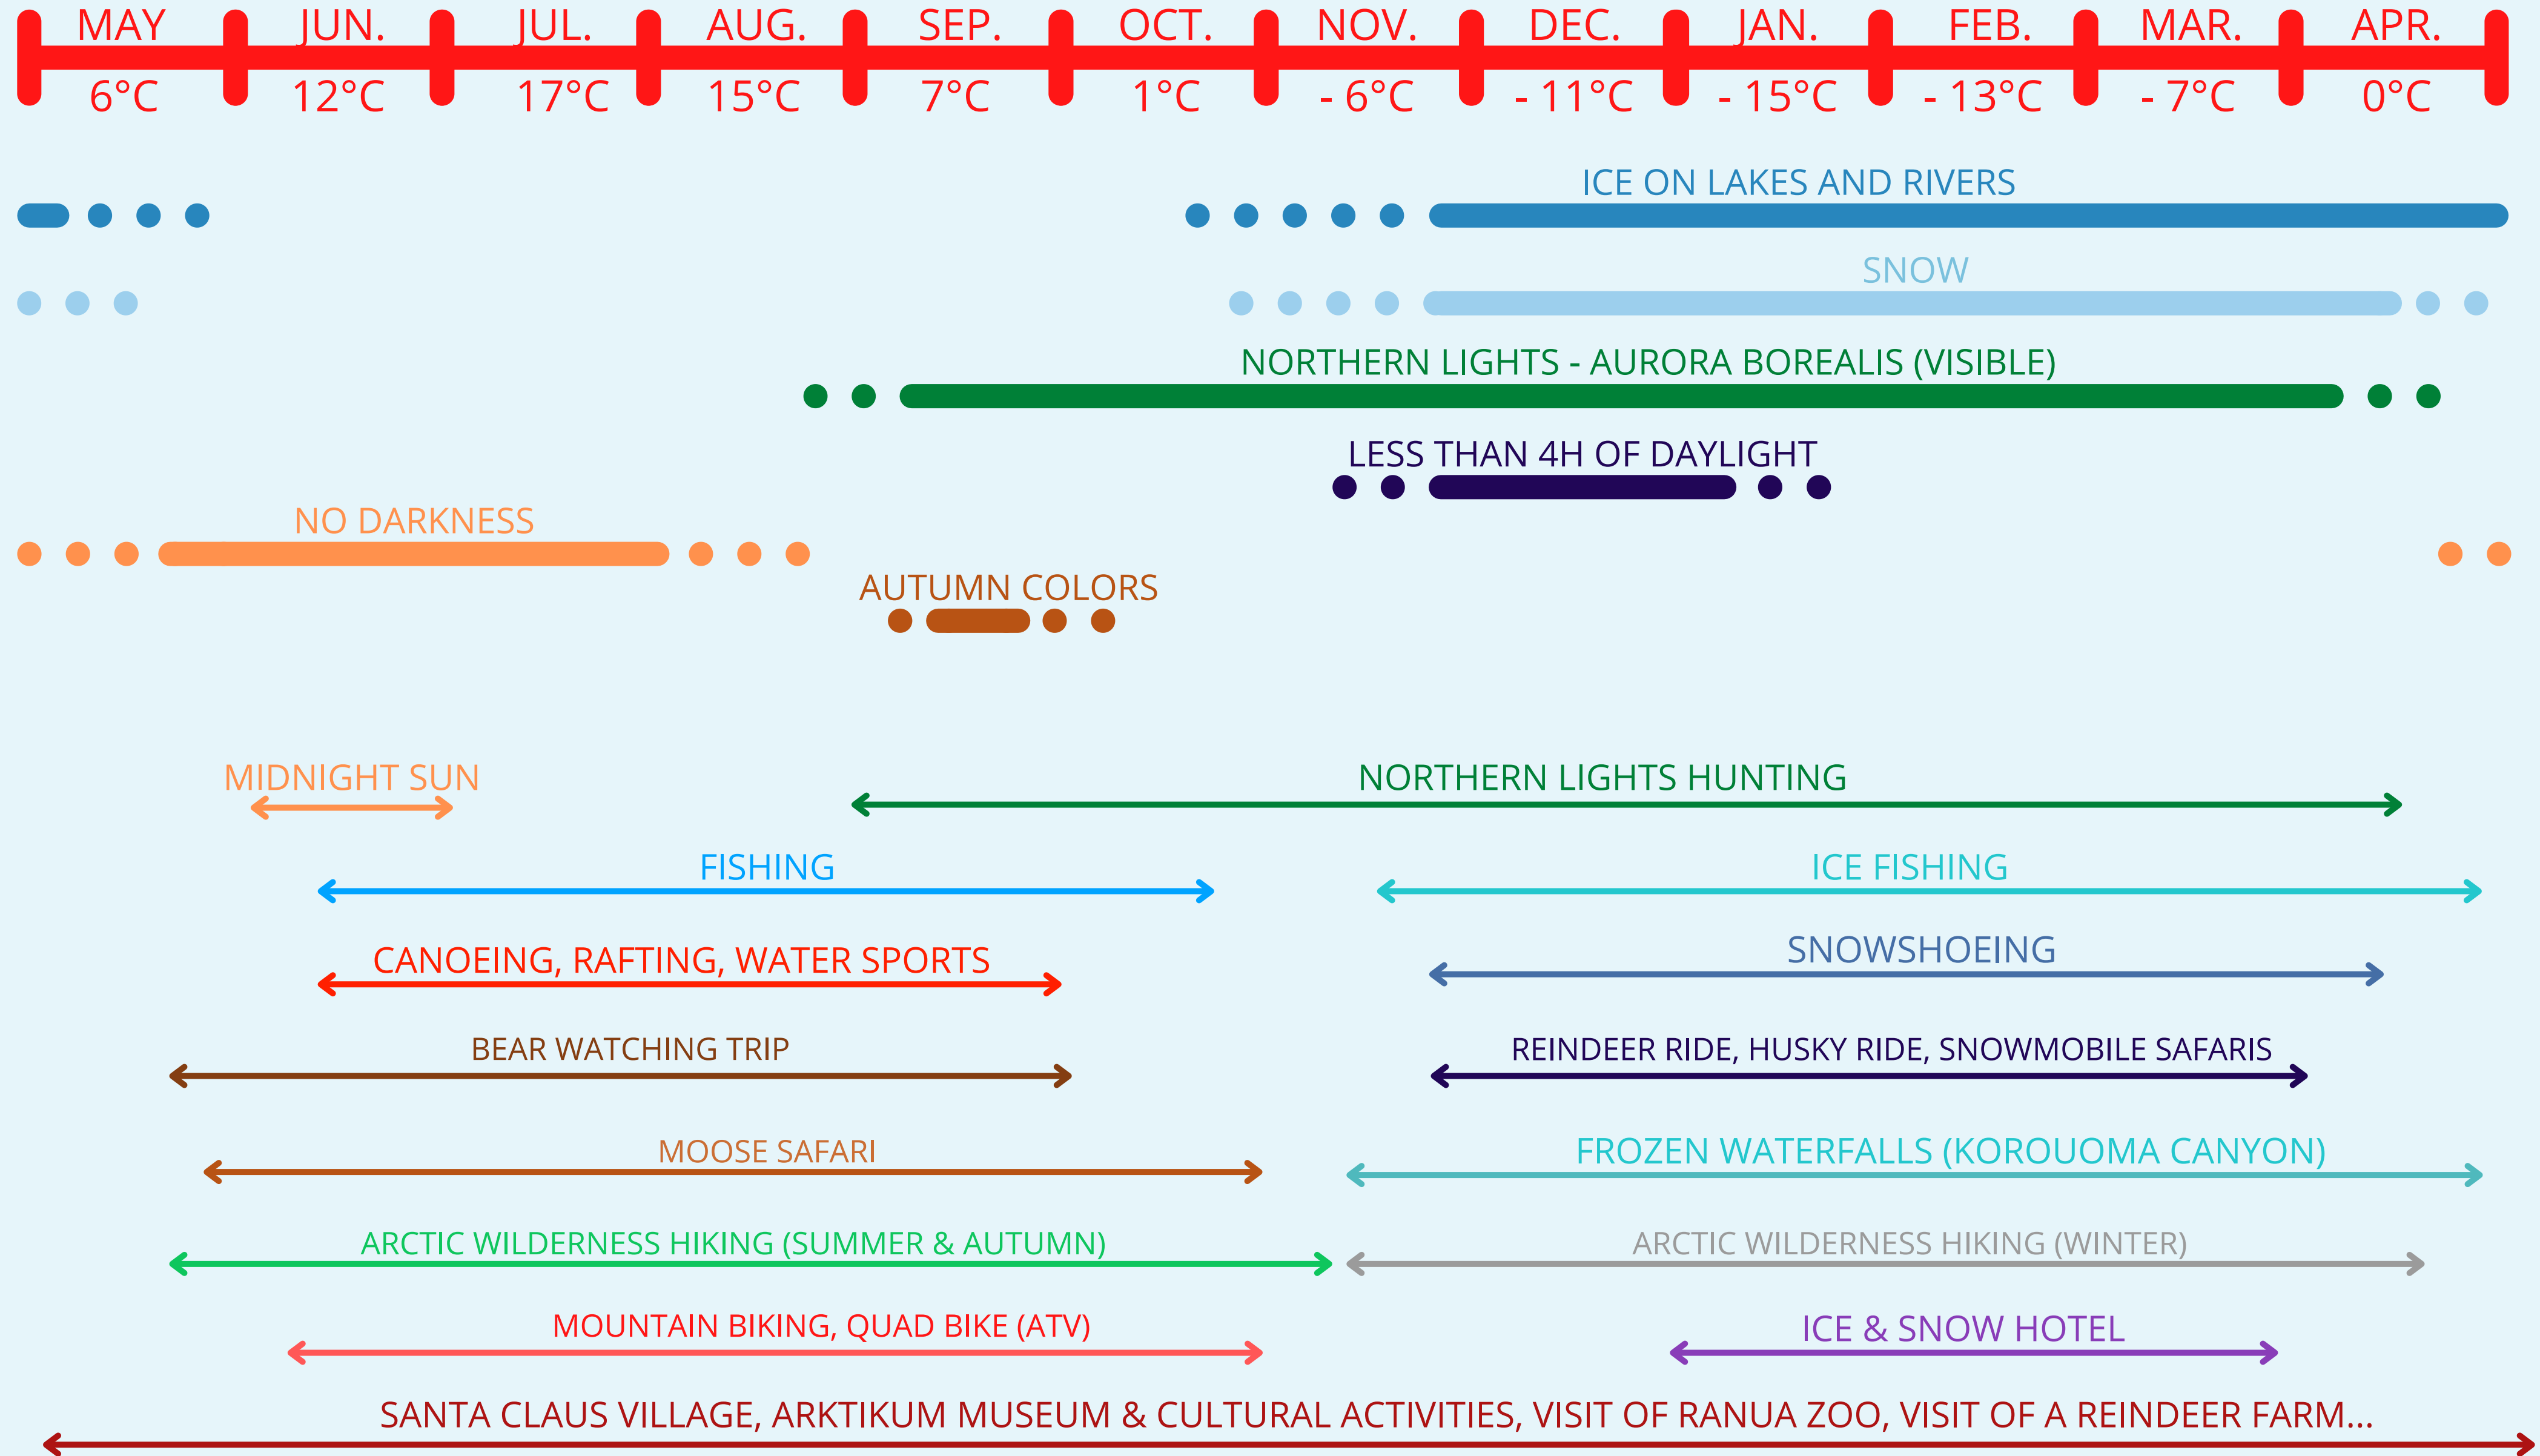

# CONDITIONS & ACTIVITIES IN ROVANIEMI REGION

The graphics present you the weather conditions and activities possible, depending on the period of your stay.

# CONDITIONS & ACTIVITIES IN LEVI - YLLÄS REGION

The graphics present you the weather conditions and activities possible, depending on the period of your stay.

# CONDITIONS & ACTIVITIES IN INARI - IVALO - SAARISELKÄ REGION

The graphics present you the weather conditions and activities possible, depending on the period of your stay.

# CONDITIONS & ACTIVITIES IN KIRUNA REGION

The graphics present you the weather conditions and activities possible, depending on the period of your stay.